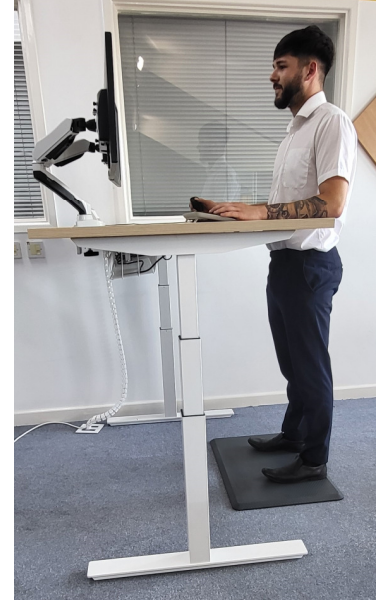

Stand

Perch

Sit

Visit Our Showroom:

3 Western Way, Bury St Edmunds IP33 3SP

Showroom opening times, Monday to Friday 8.30am—5.30pm

Electronic Height Adjustable Desking

The ability to sit and stand during the working day has huge health benefits to the user, helping to burn calories, boost energy levels, improve posture and promote mental wellbeing. Overall helping you live longer.

Our full desking solutions maximise the sit/stand health benefits by adjusting your work space to the perfect height. With twin motors and triple extension our frames have a smoother, more durable operation and longer extension range. Desk tops available in a choice of finishes as shown below. 1600mm and 1200mm Oak and White tops usually available from stock.

Standard Top Finishes available to order

Other finishes are available

All prices exclude VAT

YoYo Go 2

Gas Height Adjustable Platform

YoYo-120

YoYo-90

Our height adjustable platforms allow the use of your current desk with the added benefit of adjusting your work to your height. Available in white or black.