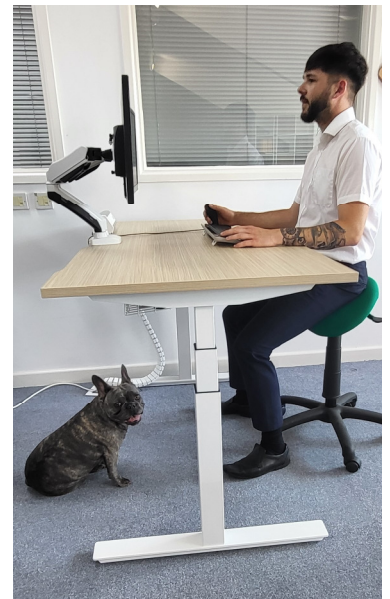

Stand

Perch

Sit

Visit Our Showroom:

3 Western Way, Bury St Edmunds IP33 3SP

Showroom opening times, Monday to Friday 8.30am—5.30pm

Electronic Height Adjustable Desking

The ability to sit and stand during the working day has huge health benefits to the user, helping to burn calories, boost energy levels, improve posture and promote mental wellbeing. Overall helping you live longer.

Our full desking solutions maximise the sit/stand health benefits by adjusting your work space to the perfect height. With twin motors and triple extension our frames have a smoother, more durable operation and longer extension range. Desk tops available in a choice of finishes as shown below. 1600mm and 1200mm Oak and White tops usually available from stock.

Standard Top Finishes available to order

Other finishes are available

All prices exclude VAT

YoYo Go 2

Gas Height Adjustable Platform

YoYo-120

YoYo-90

Our height adjustable platforms allow the use of your current desk with the added benefit of adjusting your work to your height. Available in white or black.